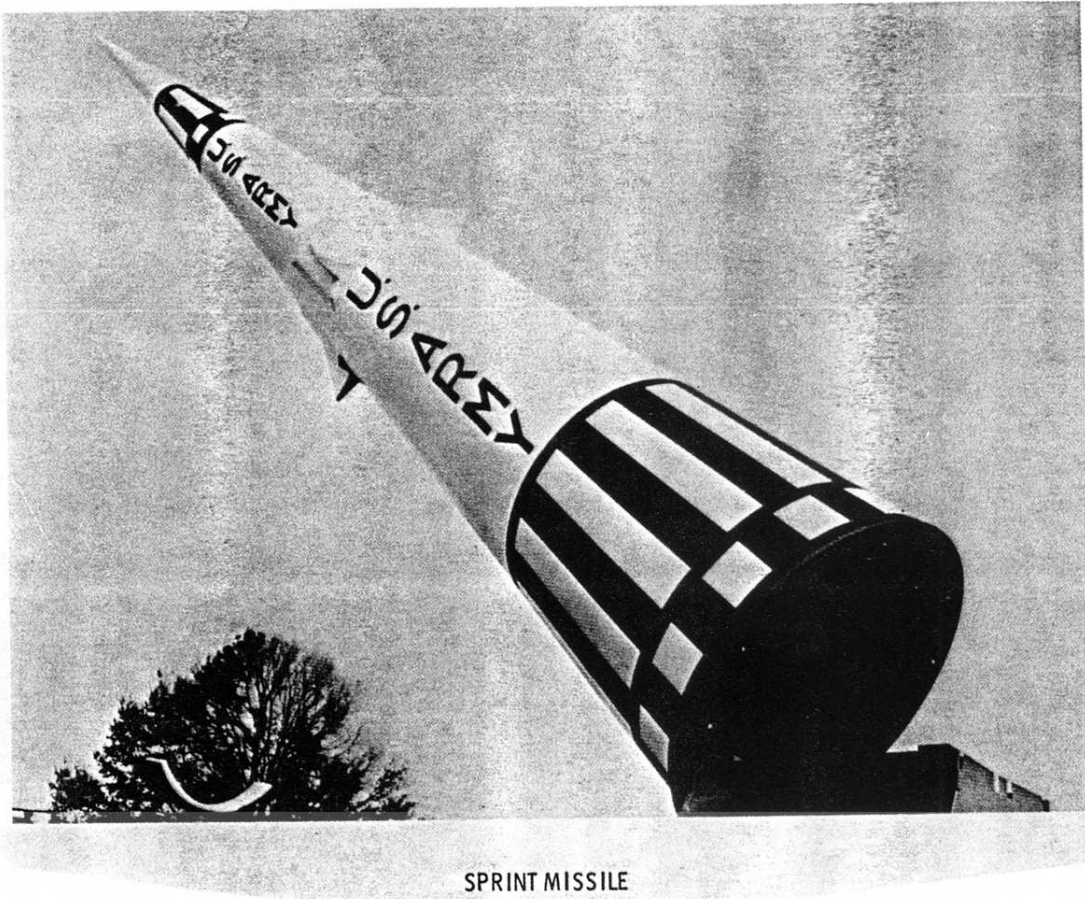

CHART 4

SPARTAN MISSILE

60-295 O - 71 - pt. 2 -- 10

TYPICAL
SAFE GUARD PAR SITE

SPRINT MISSILE